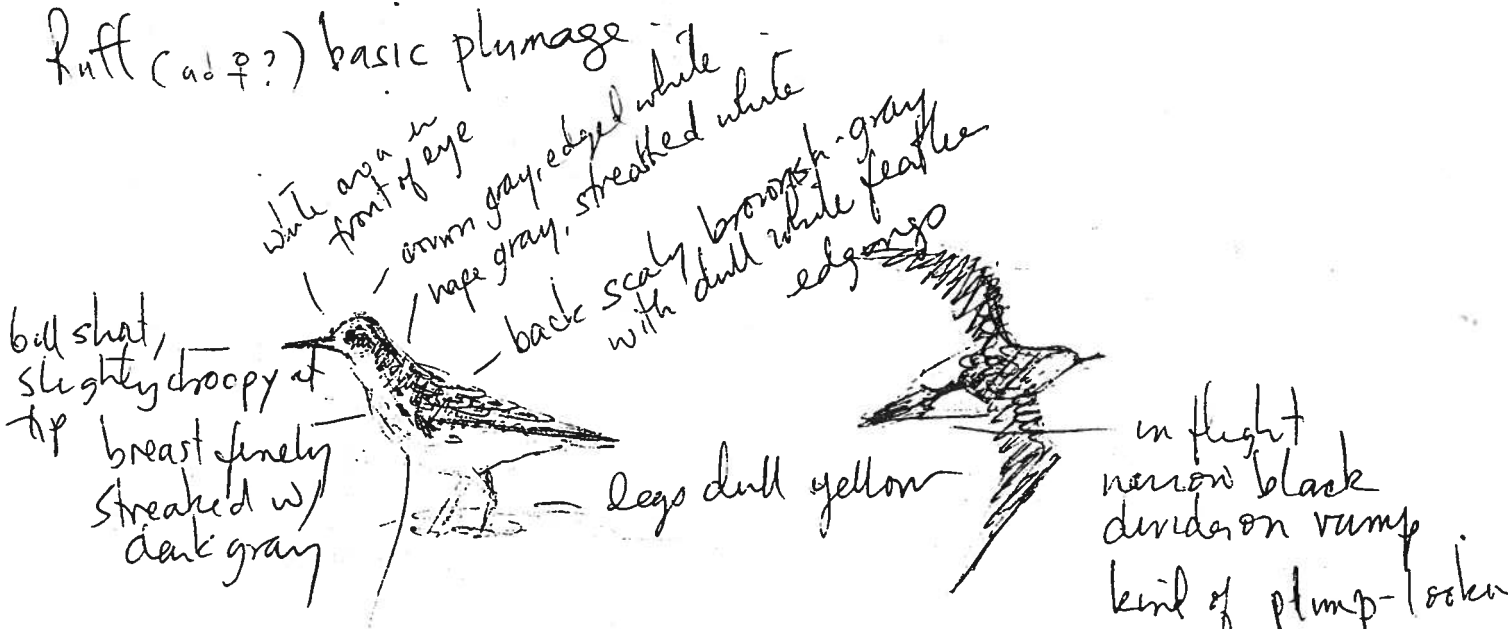

1997-069

DLD - Pineframe

27 December 1997

[ Evangelina Park, Miller's Lake Road x Pelican Road  
 0.5 mi. SSE  
 Flooded ag fields

Ruff (ad ♀?) basic plumage

some darker spotting on sides of breast

underparts dull white

size of LEYE

gls